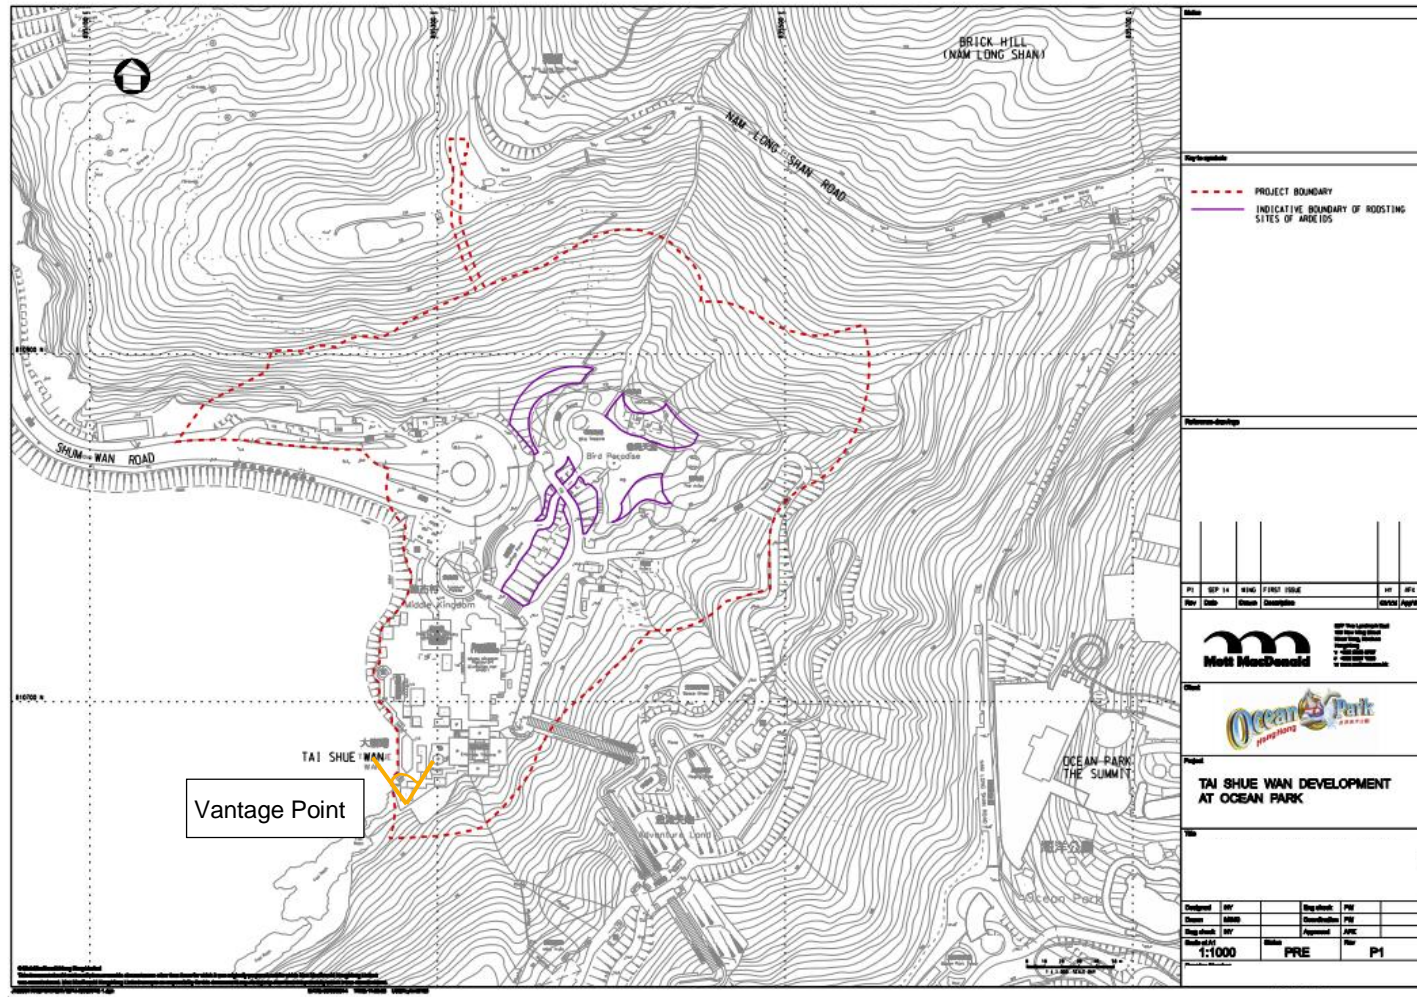

Figure 1 – Location of Two Groups of *Platycodon Grandiflorus*

Figure 2: Vantage point for Roosting Activities of Ardeids in Peak Wintering Season

	<p>Photo 1 – Group 1 of <i>Platycodon Grandiflorus</i></p>
	<p>Photo 2 – Group 2 of <i>Platycodon Grandiflorus</i></p>
	<p>Photo 3 – Current situation of fencing and warning sign</p>